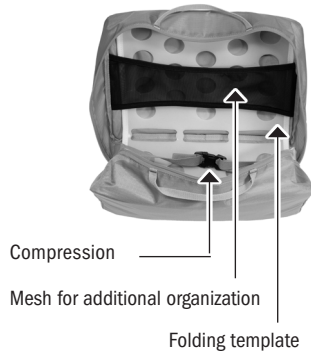

PRODUCT INFO

PACKING CUBE BUNDLE

Complete packing set for travel bags, suitcase or bike bag*

Content:

1x Packing Cube S

1x Packing Cube L

1x Toiletry Bag

Compression
Folding template

Compression
Mesh for additional organization
Folding template

Hanging hook
Zipper inner pocket
Air permeable mesh fabric
Costume mirror
Various pockets

vol L/cu.in.	weight g/oz.
23/1403	742/26.2

SPECIFICATIONS:

- + Complete packing set for travel bags, suitcase or bike bag*
- + Bundle consisting of Packing Cube S, Packing Cube L and Toiletry Bag

Packing Cube S and L:

- + Lightweight polyester Packing Cubes for travel
- + Ideal for shirts, T-shirts or shoes (size S) and pants and jacket (size L)
- + Compression for minimum packing size
- + Includes folding template for easy packing and wrinkle-free transport
- + Fit ideal for ORTLIEB Duffles, Rack Packs, as well as all bike bags
- + Carrying handle
- + Two-way zippers all around

Toiletry Bag:

- + Lightweight polyester toiletry bag
- + Stable toiletry bag with hanging hook and costume mirror
- + Large main compartment, various pockets
- + Fit also ideal for Back-Roller bag shape