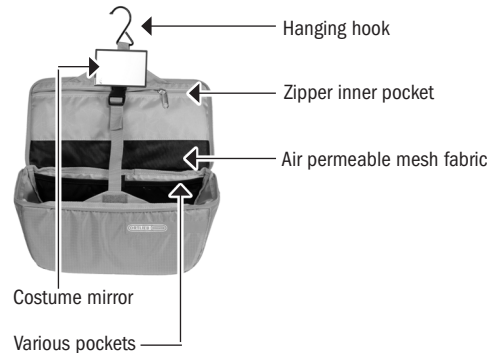

PRODUCT INFO

PACKING CUBE BUNDLE

Complete packing set for travel bags, suitcase or bike bag*

Content:

1x Packing Cube S

1x Packing Cube L

1x Toiletry Bag

Compression
Folding template

Compression
Mesh for additional organization
Folding template

Hanging hook
Zipper inner pocket
Air permeable mesh fabric
Costume mirror
Various pockets

vol L/cu.in.	weight g/oz.
23/1403	742/26.2

SPECIFICATIONS:

- + Complete packing set for travel bags, suitcase or bike bag*
- + Bundle consisting of Packing Cube S, Packing Cube L and Toiletry Bag

Packing Cube S and L:

- + Lightweight polyester Packing Cubes for travel
- + Ideal for shirts, T-shirts or shoes (size S) and pants and jacket (size L)
- + Compression for minimum packing size
- + Includes folding template for easy packing and wrinkle-free transport
- + Fit ideal for ORTLIEB Duffles, Rack Packs, as well as all bike bags
- + Carrying handle
- + Two-way zippers all around

Toiletry Bag:

- + Lightweight polyester toiletry bag
- + Stable toiletry bag with hanging hook and costume mirror
- + Large main compartment, various pockets
- + Fit also ideal for Back-Roller bag shape