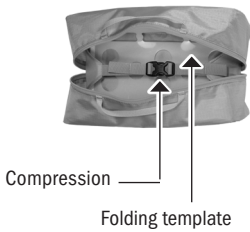

PRODUCT INFO

PACKING CUBE BUNDLE

Complete packing set for travel bags, suitcase or bike bag*

Content:

1x Packing Cube S

1x Packing Cube L

1x Toiletry Bag

Compression
Folding template

Compression
Mesh for additional organization
Folding template

Hanging hook
Zipper inner pocket
Air permeable mesh fabric
Costume mirror
Various pockets

vol L/cu.in.	weight g/oz.
23/1403	742/26.2

SPECIFICATIONS:

- + Complete packing set for travel bags, suitcase or bike bag*
- + Bundle consisting of Packing Cube S, Packing Cube L and Toiletry Bag

Packing Cube S and L:

- + Lightweight polyester Packing Cubes for travel
- + Ideal for shirts, T-shirts or shoes (size S) and pants and jacket (size L)
- + Compression for minimum packing size
- + Includes folding template for easy packing and wrinkle-free transport
- + Fit ideal for ORTLIEB Duffles, Rack Packs, as well as all bike bags
- + Carrying handle
- + Two-way zippers all around

Toiletry Bag:

- + Lightweight polyester toiletry bag
- + Stable toiletry bag with hanging hook and costume mirror
- + Large main compartment, various pockets
- + Fit also ideal for Back-Roller bag shape